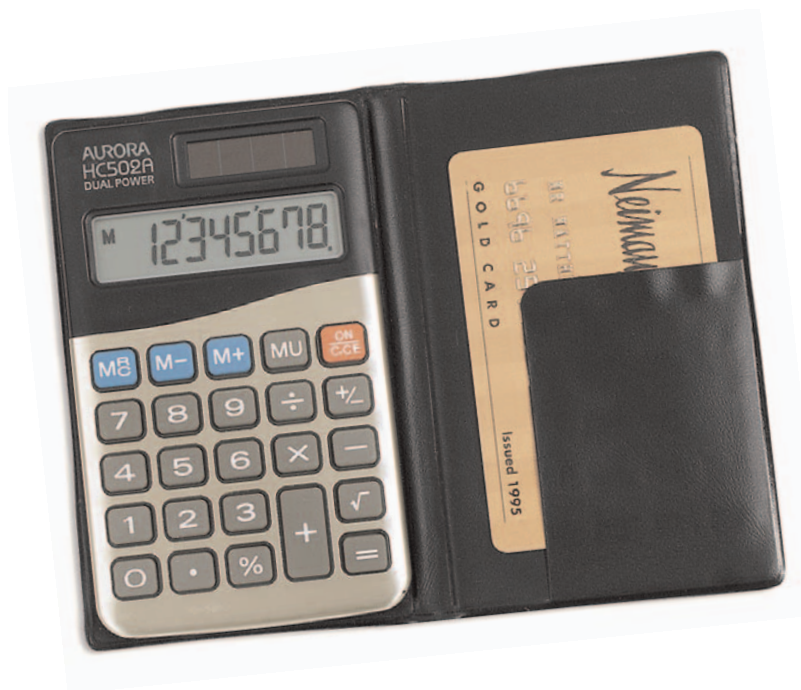

## Handheld Series Calculator

### HC502A

Item Number: HC502A-MS07-3LBP03

Display: Big 8-digit LCD

Power: Dual power: solar and battery

Features: Auto power off  
Durable metal face with  
protective wallet cover  
Soft touch rubber keys  
Memory function  
Square root key

### DIMENSIONS

Package Type: BP  
Unit Color: Black with metal face  
Package Language: 3L

Inner Carton Size: 4.88" L x 3.35" W x 7.64" H  
Inner Carton Wt: 0.88 lbs  
Inner Carton Qty: 5 pcs

Unit Size: 4.29" L x 2.62" W x 0.25" H  
Unit Wt: 0.088 lbs  
Package Size: 7.09" L x 4.53" W x 0.59" H  
Package Wt: 0.18 lbs  
Packaging UPC: 038572-105021