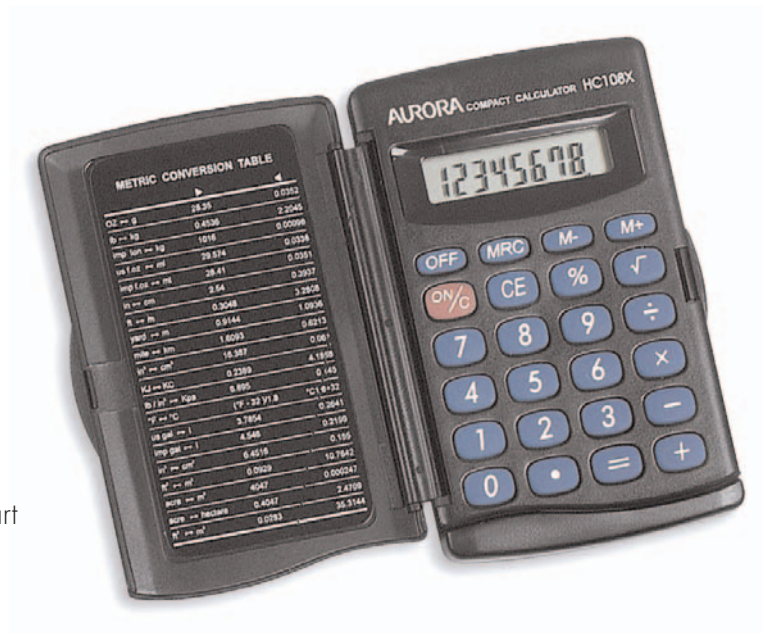

AURORA

Hardcase Series Calculator

HC108X

Item Number: HC108X-BK03-3LBP31

Display: 8-digit LCD

Power: Battery powered

Features: Fold-over hardcase
Auto power off
Attached metric conversion chart
Soft touch rubber keys
Memory function
Square root key

DIMENSIONS

Package Type: BP

Unit Color: BK

Package Language: 3L

Unit Size: 3.70" L x 2.24" W x 0.37" H

Unit Wt: 0.088 lbs

Package Size: 5.98" L x 3.45" W x 0.59" H

Package Wt: 0.11 lbs

Packaging UPC: 038572-101085

Inner Carton Size: 7.44" L x 3.74" W x 6.54" H

Inner Carton Wt: 1.21 lbs

Inner Carton Qty: 10 pcs

Master Carton Size: 19.76" L x 8.27" W x 14.25" H

Master Carton Wt: 15.44 lbs

Master Carton UPC: 10038572-101082