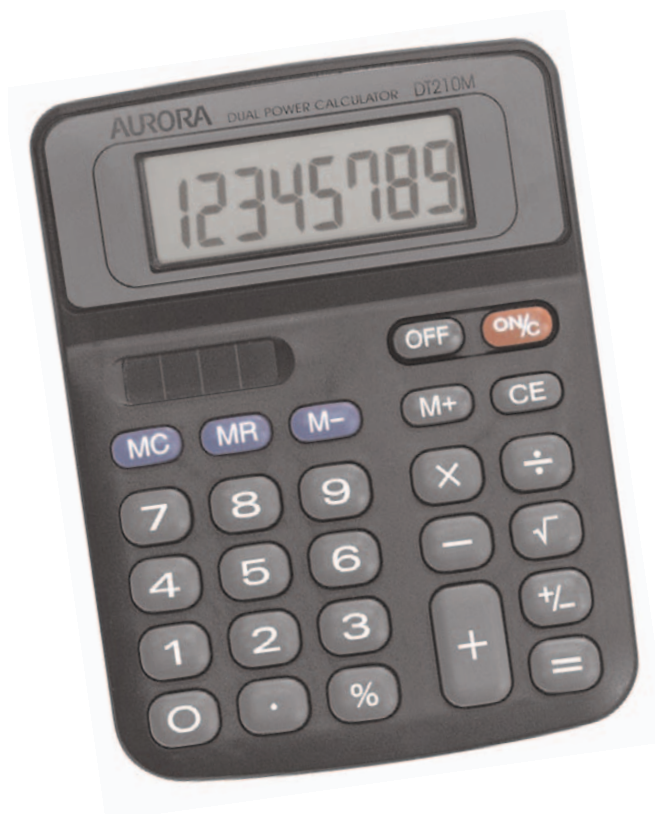

## Desktop Series Calculator

### DT210M

Item Number: DT210M-BK02-3LBPO2

Display: 8-digit LCD

Power: Dual power: solar and battery

Features: Auto power off  
Memory function  
Change sign key (+/-)  
Square root key

### DIMENSIONS

Package Type:	BP	Inner Carton Size:	5.47" L x 6.06" W x 9.02" H
Unit Color:	BK	Inner Carton Wt:	1.37 lbs
Package Language:	3L	Inner Carton Qty:	5 pcs
Unit Size:	4.92" L x 3.74" W x 0.87" H	Master Carton Size:	23.07" L x 12.83" W x 19.21" H
Unit Wt:	0.154 lbs	Master Carton Wt:	25.36 lbs
Package Size:	8.58" L x 5.71" W x 0.98" H	Master Carton UPC:	10038572-112101
Package Wt:	0.22 lbs	Master Carton Qty:	80 pcs
Packaging UPC:	038572-112104		